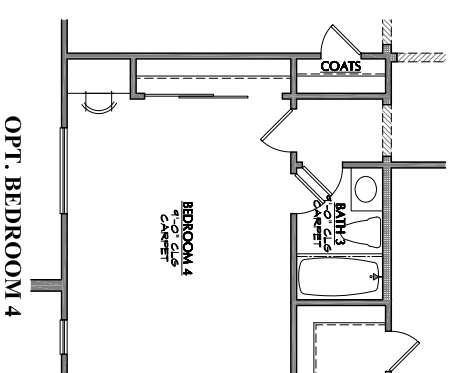

PLAN 1
3,194 S.F.

NEWPORT HEIGHTS

SINGLE FAMILY DETACHED

COSTA MESA, CALIFORNIA

WATERPOINTE DEVELOPMENT COMPANY

OPT. BEDROOM 4

DESIGN SUBMITTAL PHASE

January 15, 2007